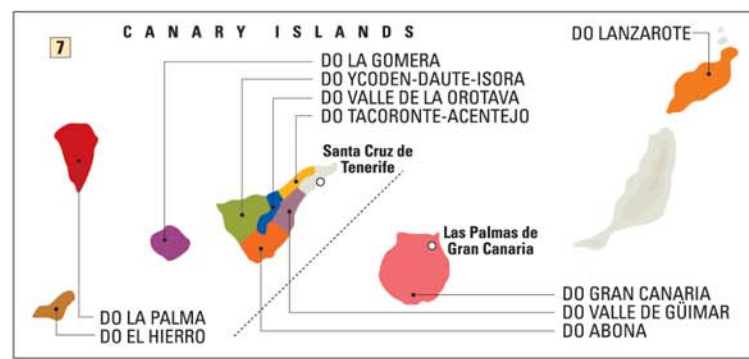

WINES *from* SPAIN

- DOCa** Qualified denomination of origin
 - DO** Denomination of origin
 - DO Cava** (multiregion)
 - DO Catalunya**
 - Autonomous administrative area**
 - Provincial administrative area**
 - State borders**
- | Quality Wine with Specific Geographical Indication | | Single-Estate Wine | |
|--|------------------------|--------------------|-------------------------|
| 1 | VC Cangas | 1 | VP Pago de Otazu |
| 2 | VC Valles de Benavente | 2 | VP Prado de Irache |
| 3 | VC Valtiendas | 3 | VP Pago de Arinzano |
| 4 | VC Sierra Salamanca | 4 | VP Pago Aylés |
| 5 | VC Granada | 5 | VP Pago Calzadilla |
| 6 | VC Lebrija | 6 | VP Campo de la Guardia |
| 7 | VC Las Islas Canarias | 7 | VP Dominio de Valdepusa |
| | | 8 | VP Dehesa del Carrizal |
| | | 9 | VP Pago Florentino |
| | | 10 | VP Casa del Blanco |
| | | 11 | VP Guijoso |
| | | 12 | VP Finca Élez |
| | | 13 | VP El Terrerazo |
| | | 14 | VP Los Balagüeses |