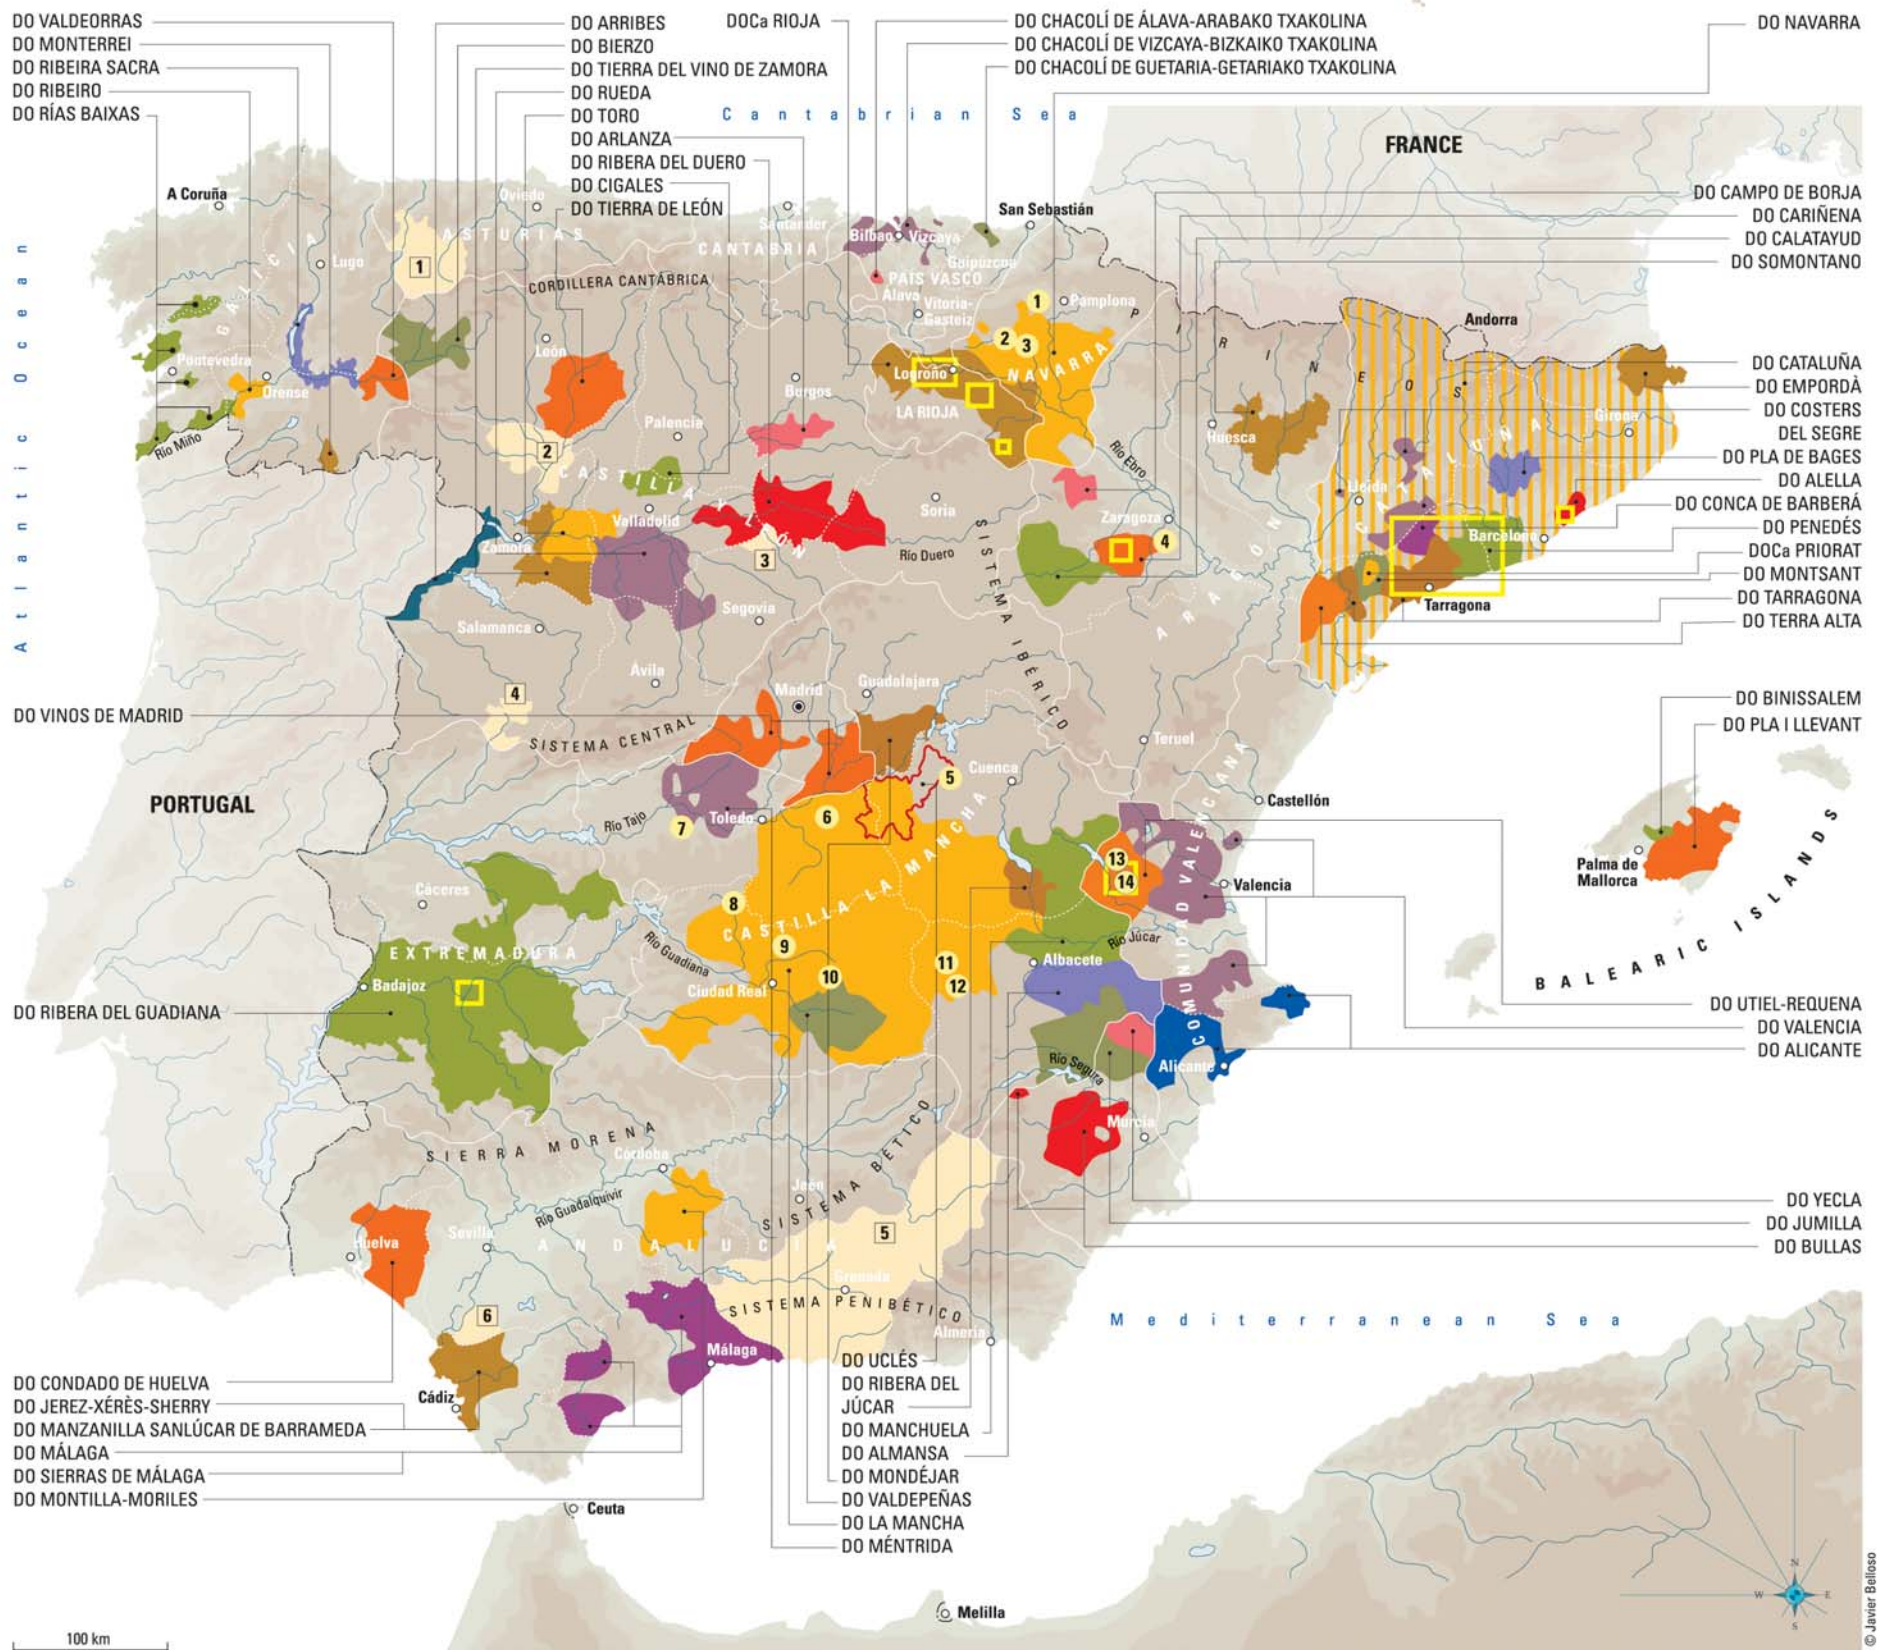

WINES *from* SPAIN

- DOCa** Qualified denomination of origin
 - DO** Denomination of origin
 - DO Cava** (multiregion)
 - DO Catalunya**
 - Autonomous administrative area**
 - Provincial administrative area**
 - State borders**
- | Quality Wine with Specific Geographical Indication | | Single-Estate Wine | |
|--|------------------------|--------------------|-------------------------|
| 1 | VC Cangas | 1 | VP Pago de Otazu |
| 2 | VC Valles de Benavente | 2 | VP Prado de Irache |
| 3 | VC Valtiendas | 3 | VP Pago de Arinzano |
| 4 | VC Sierra Salamanca | 4 | VP Pago Aylés |
| 5 | VC Granada | 5 | VP Pago Calzadilla |
| 6 | VC Lebrija | 6 | VP Campo de la Guardia |
| 7 | VC Las Islas Canarias | 7 | VP Dominio de Valdepusa |
| | | 8 | VP Dehesa del Carrizal |
| | | 9 | VP Pago Florentino |
| | | 10 | VP Casa del Blanco |
| | | 11 | VP Guijoso |
| | | 12 | VP Finca Élez |
| | | 13 | VP El Terrerazo |
| | | 14 | VP Los Balagüeses |